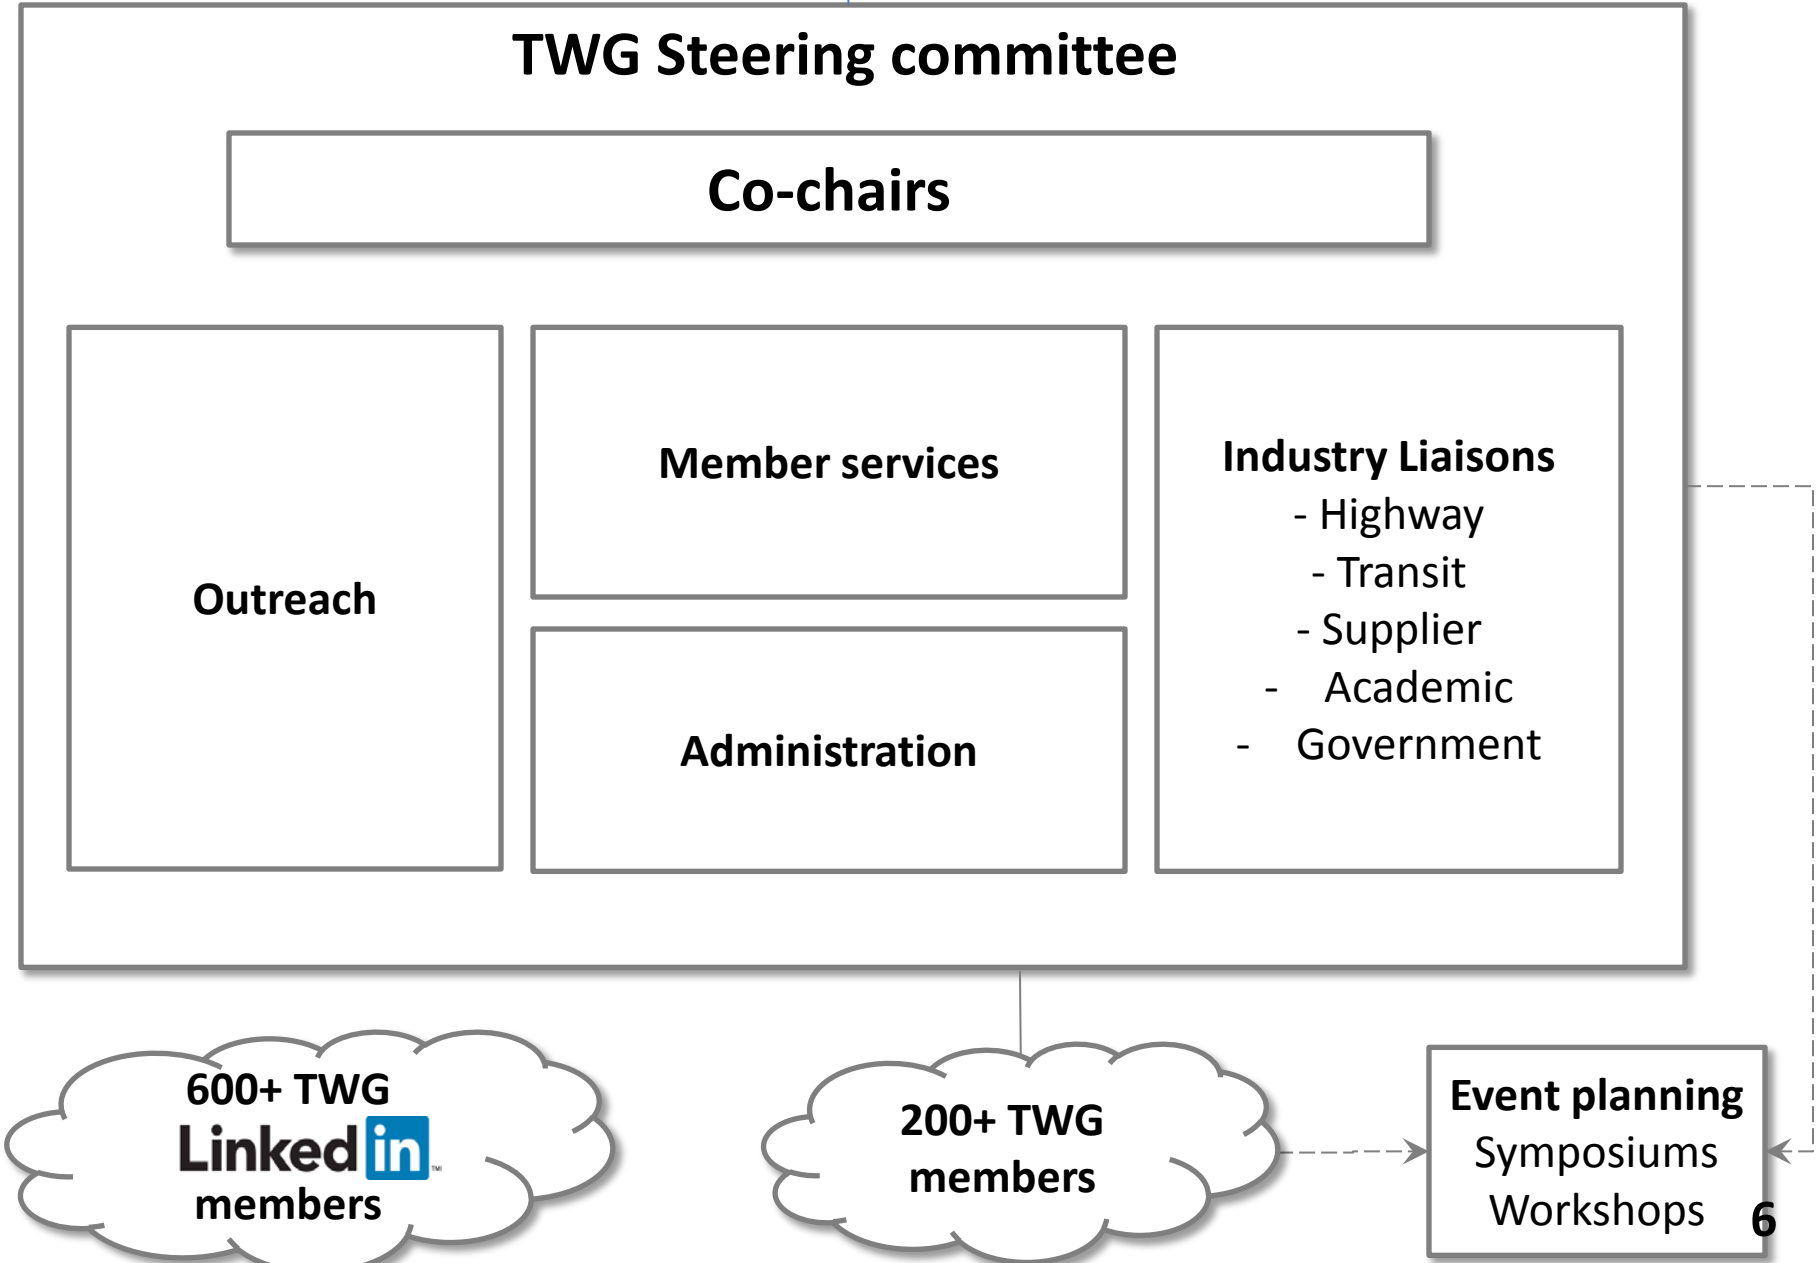

Symposiums, Workshops and Local Events

Working Groups and Chapters

Sectors

-Transportation

- Infrastructure
- Automotive
- Healthcare
- Etc

Technical

-Requirements

- Agile
- V&V
- Lean SE
- Etc

International Council on Systems Engineering

Transportation

TWG Webinars

SE case studies

SE10x guides

TWG newsletters

INCOSE

TWG Steering committee

Co-chairs

Outreach

Member services

Administration

Industry Liaisons

- Highway
- Transit
- Supplier
- Academic
- Government

600+ TWG
LinkedIn
members

200+ TWG
members

Event planning
Symposiums
Workshops

6

INCOSE

Simon Smith
Co-chair
IBI Group, USA

Dale Brown
Co-chair
Atkins, USA

Nita Rabadia
Co-chair
Network Rail, UK

Ste ... omn

Jenn Russell
Outreach
PB, USA