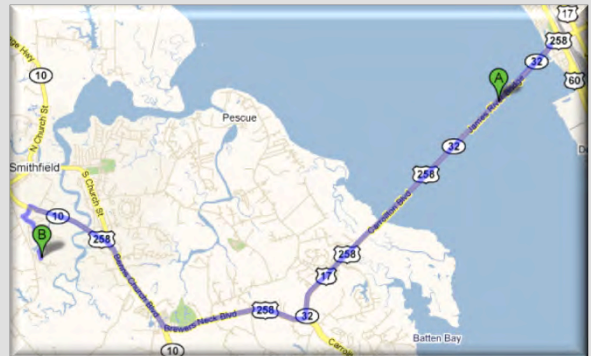

REED
INTEGRATION, INC.

You are cordially invited to the
2009
**Reed Integration/
HRA INCOSE**
Holiday Celebration

DATE: Saturday, December 19, 2009

PLACE: Reed/Waddell Residence,
106 Royal Aberdeen, Smithfield, Virginia
(20 min. from the James River Bridge – directions on next
page)

Directions from James River Bridge

DIRECTIONS

1. From **James River Bridge**
2. Continue to follow US-17 S **7.0 mi**
3. Turn **right at Brewers Neck Blvd/US-258 2.8 mi**
4. At stoplight, turn right at Benns Church Blvd/**US-258 S/VA-10 W**. Continue to follow US-258 S/
VA-10 W. Go through approximately 4 stoplights,
stay left. **3.4 mi**
5. After crossing a small bridge, take the **Fairway
Drive exit ramp on right 0.2 mi**
6. Turn left onto **Fairway Drive** at top of ramp **0.2 mi**
7. Turn left at **Cypress Creek Pkwy into Cypress
Creek Community 0.7 mi**
8. Take the 5th right to stay on **Cypress Creek Pkwy
(9th hole pond, photo above, is on the left) 0.2 mi**
9. Take the 1st left onto **Royal Aberdeen 0.1 mi**