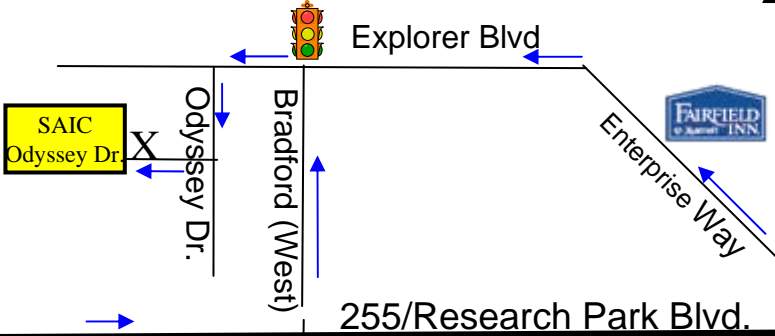

to Birmingham

to Decatur

I-65

to Nashville

To SAIC Odyssey Dr: Drive North or South on Research Parkway. Take the Exit for Bradford Dr. (West). At Traffic light, turn left onto Explorer Blvd then left on Odyssey Dr. - SAIC is first right entrance. Park to the right (west side) of the building and enter through North side (front) of the building.

I-565

to Redstone Arsenal

255/Research Park Blvd.

Hwy 72 E/University Drive East

Bradford (East)

Corporate Drive

Sanderson

Boardwalk

Wynn Drive

CSC

Wynn Drive

I-565

- | | |
|-----------------------------------|--------------|
| Country Inn & Suites, | 256-837-4070 |
| La Quinta, | 256-830-2070 |
| Baymont Inn, | 256-830-8999 |
| Suburban Lodge, | 256-830-2500 |
| Marriott Hotel, | 256-830-2222 |
| Sheraton Four Pts Airport, 11.3mi | 256-772-9661 |
| Marriott Courtyard, | 256-837-1400 |
| Hampton Inn, | 256-830-9400 |
| Fairfield Inn, | 256-971-0921 |
| Holiday Inn – Research Pk, | 256-830-0600 |