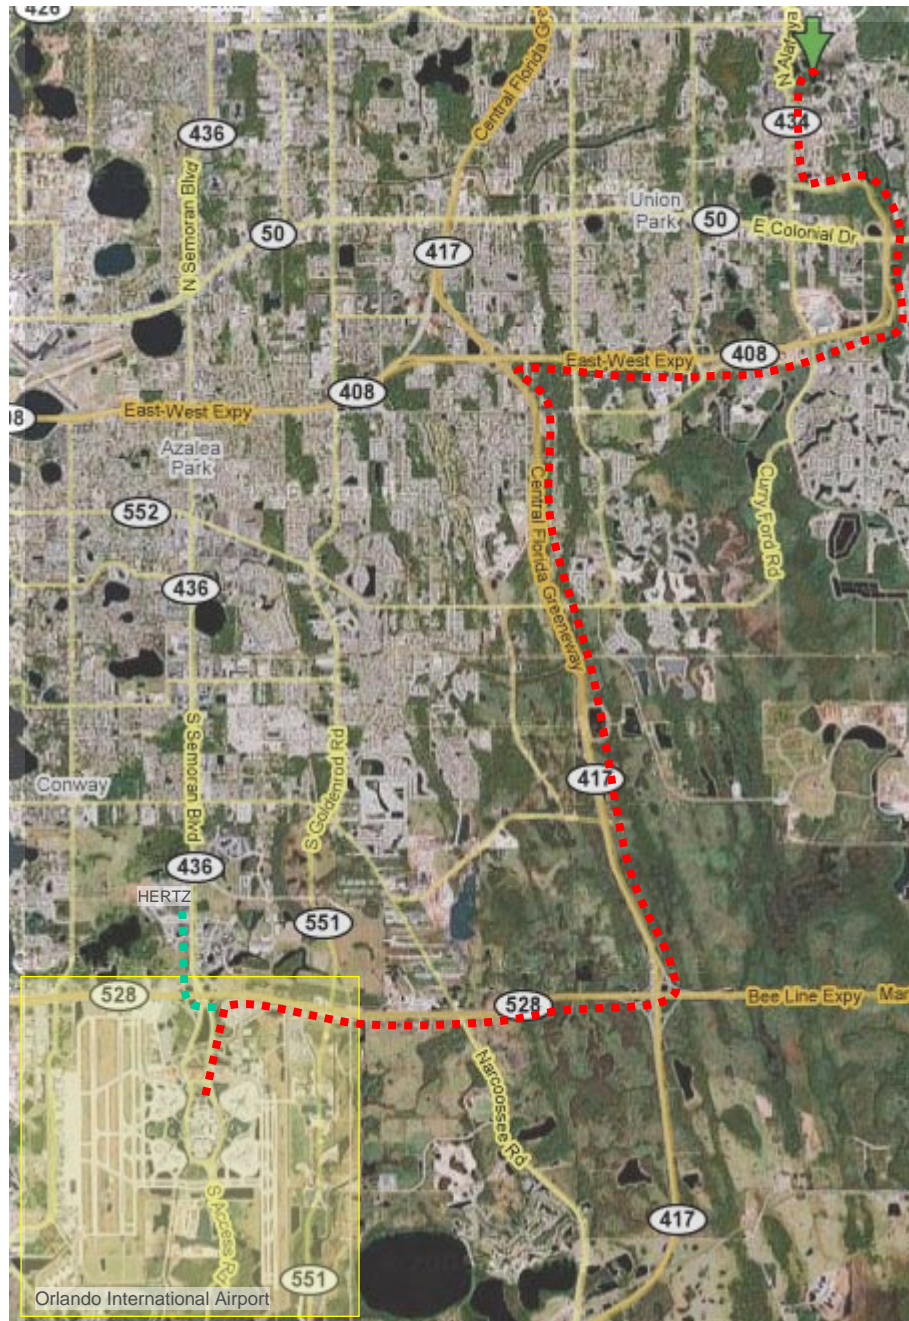

Orlando Airport to General Dynamics C4 Systems (20 Miles)

From the Airport .....

- (From Hertz go South back towards the airport on 436) or from the Terminal, go North out of the Airport
- Take 528 Beach Line Expy East
- 417 Greenway North
- 408 East-West Expy East until it becomes Challenger Pkwy and ends at Alfaya Trail
- Alfaya Trail North
- Research Parkway East, the building is immediately after the La Quinta Inn
- Turn left into the parking lot
- Enter at the center and take the elevators to the fifth floor

..... From Hertz