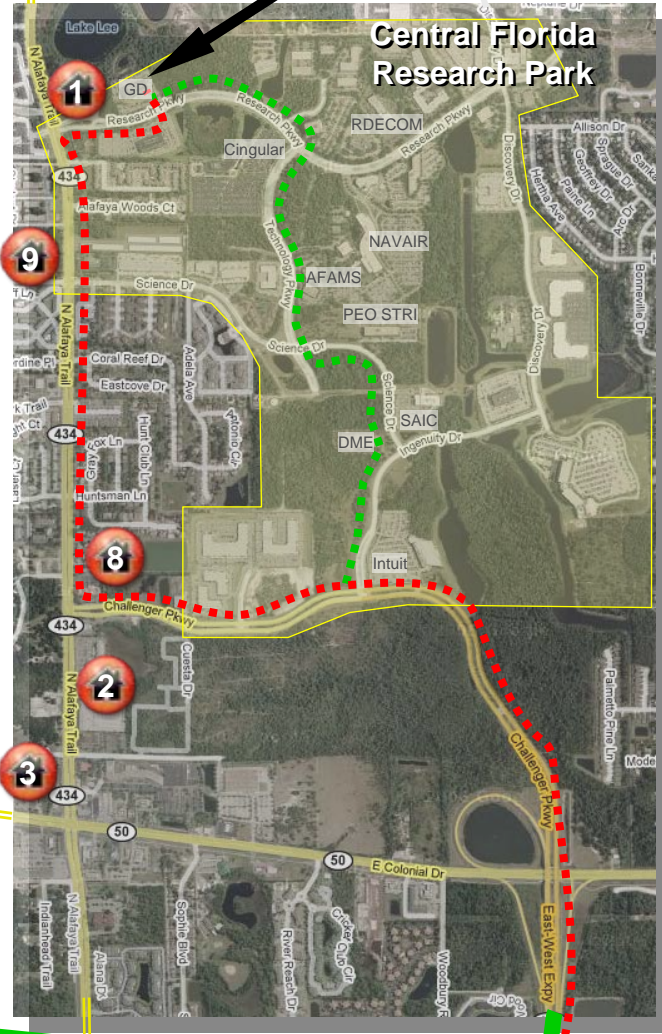

### From the Airport (20 miles)

- Go **North** out of the Airport ■ ■ ■ ■ ■
- Take 528 Beach Line **East**
- 417 Greenway **North**
- 408 East-West Expy **East** until it becomes Challenger Pkwy and ends at Alfaya Trail
- Alfaya Trail **North**
- Research Parkway **East**, the building is immediately after the La Quinta Inn
- Turn left into the parking lot
- Enter at the center and take the elevators to the fifth floor
- (Shortcut thru the Park) ■ ■ ■ ■ ■

### Hotels

1. La Quinta
2. Hilton Garden Inn
3. Radisson
4. Courtyard
5. Residence Inn
6. Holiday Inn UCF
7. Hampton Inn
8. Comfort Suites
9. Homewood Suites

Greenway

417

University Blvd

Colonial Dr

East-West Expressway

# Orlando Airport to General Dynamics C4 Systems (20 Miles)

## From the Airport .....

- (From Hertz go South back towards the airport on 436) or from the Terminal, go North out of the Airport
- Take 528 Beach Line Expy East
- 417 Greenway North
- 408 East-West Expy East until it becomes Challenger Pkwy and ends at Alfaya Trail
- Alfaya Trail North
- Research Parkway East, the building is immediately after the La Quinta Inn
- Turn left into the parking lot
- Enter at the center and take the elevators to the fifth floor