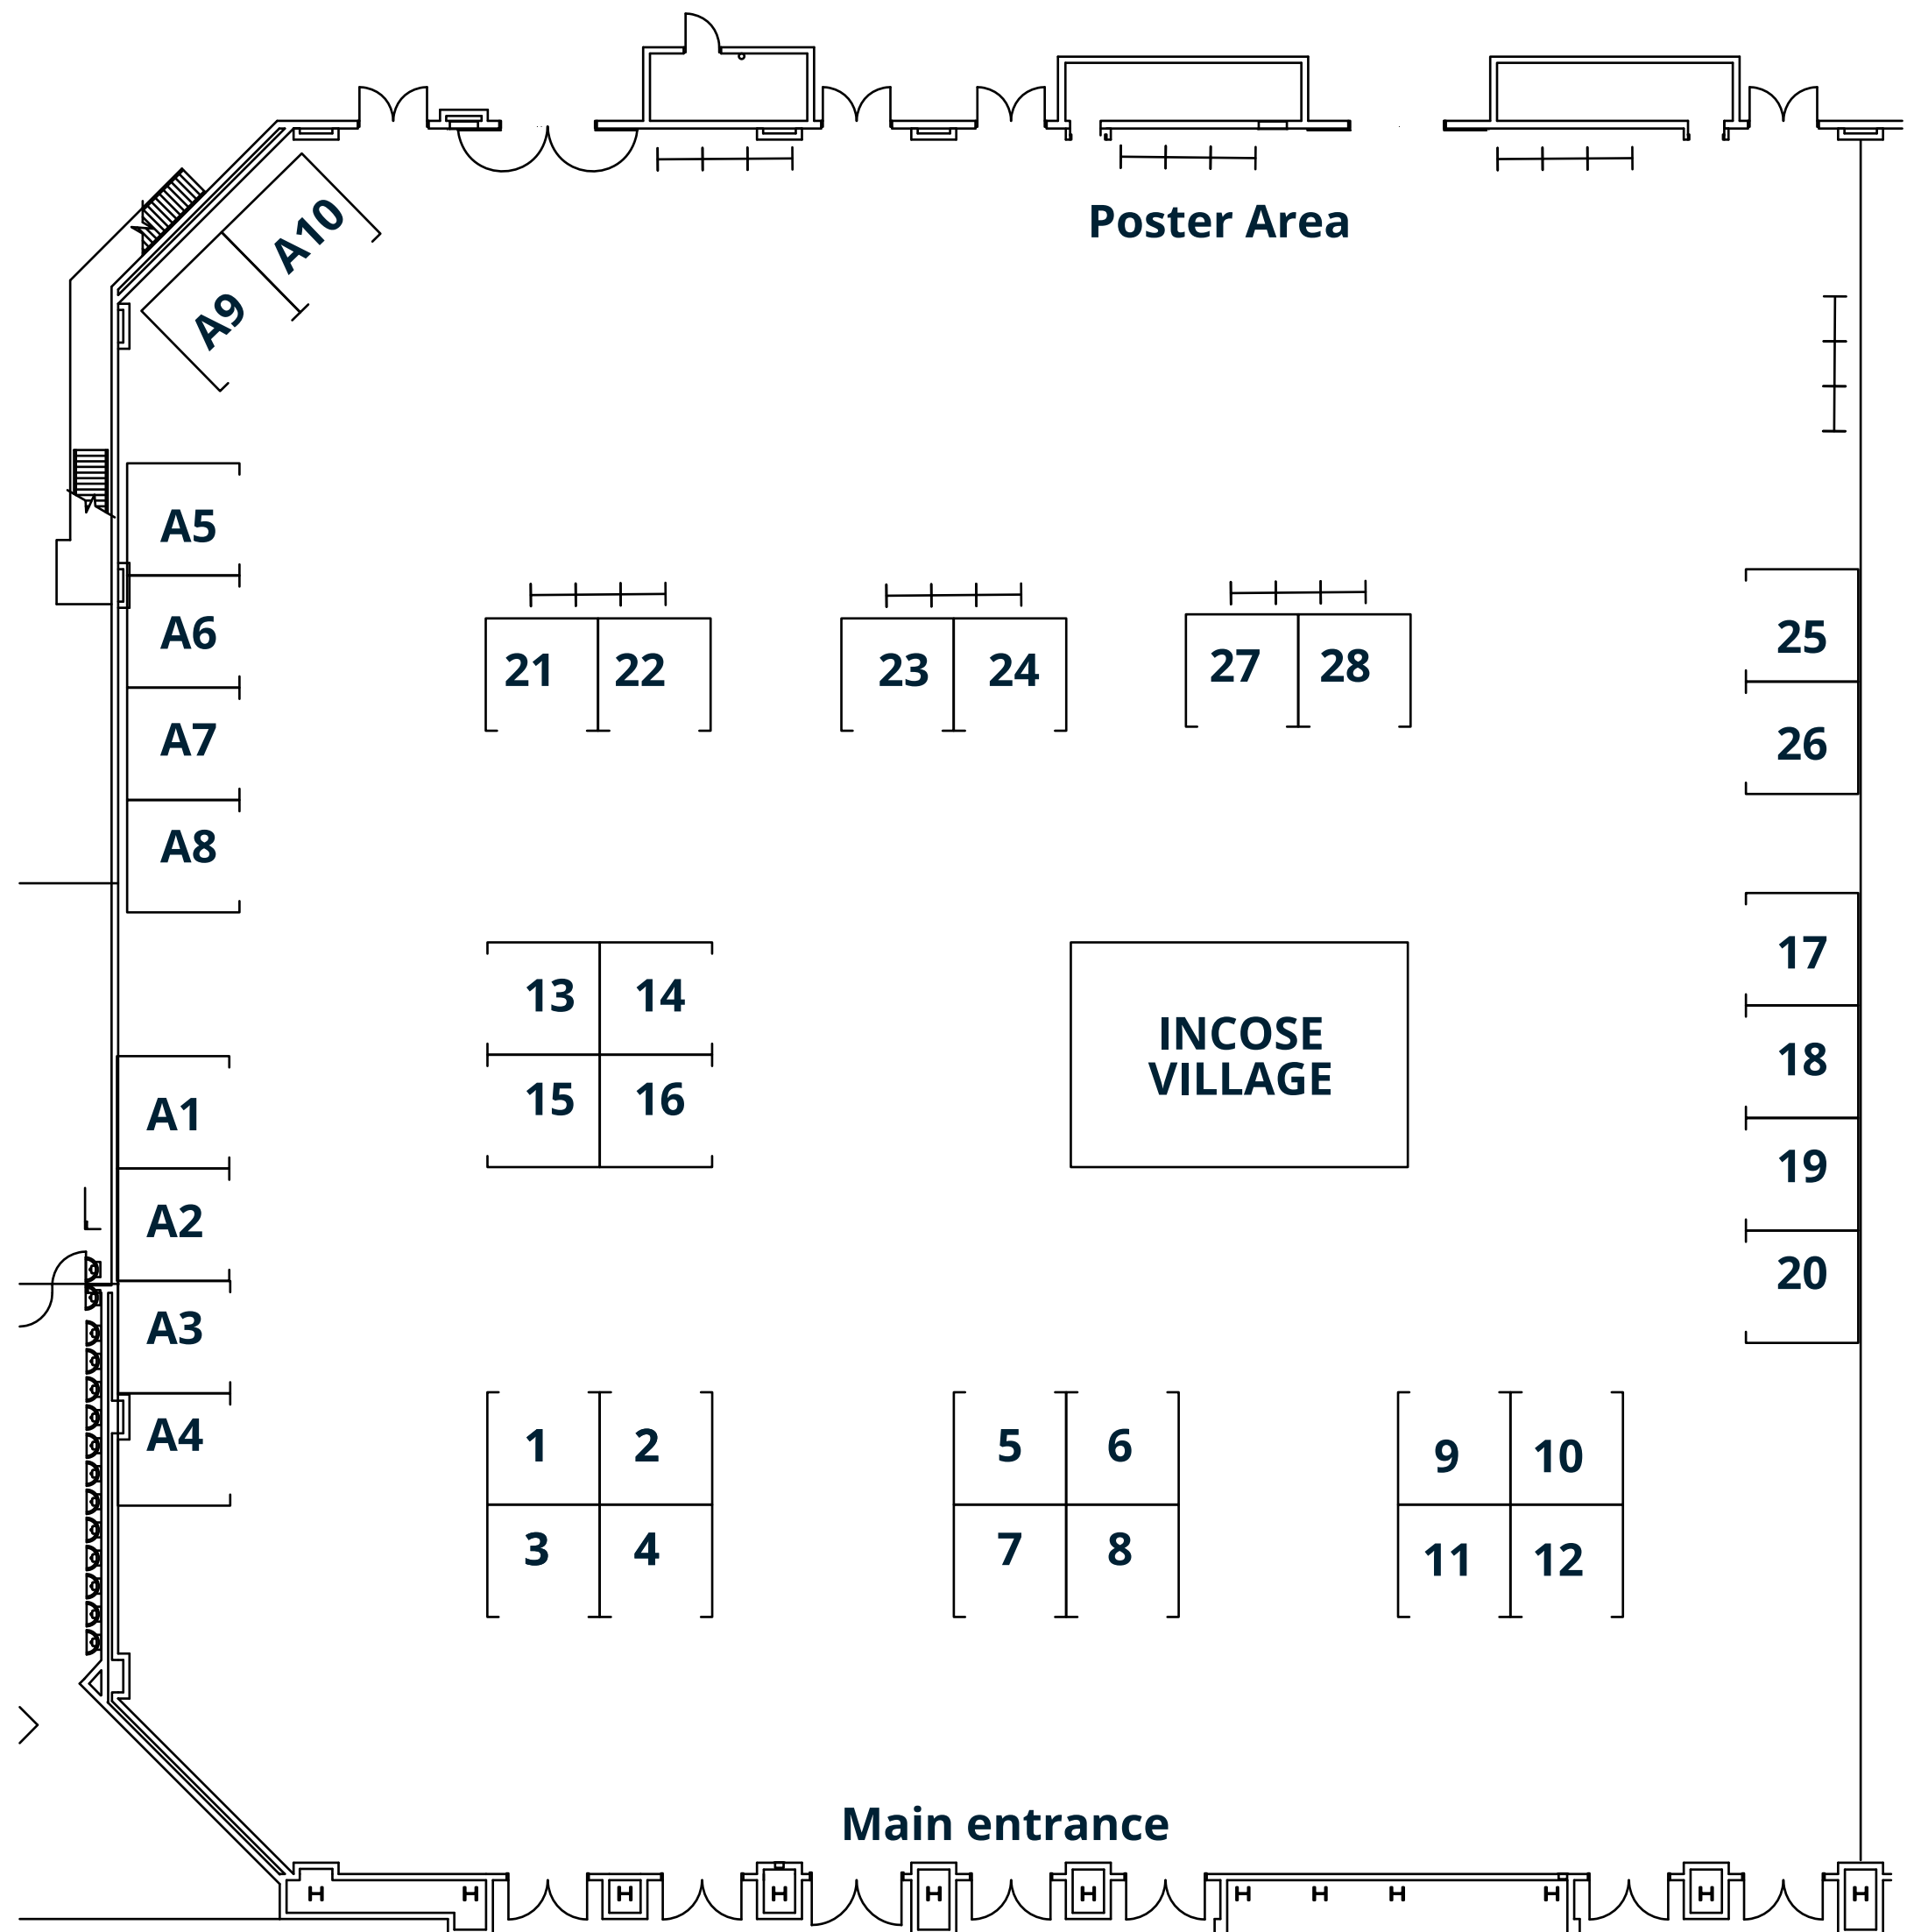

Tear Down

Wednesday, July 19 17:30 – 20:00

Contact us

eventsponsors@incose.net

<https://www.incose.org/symp2023>