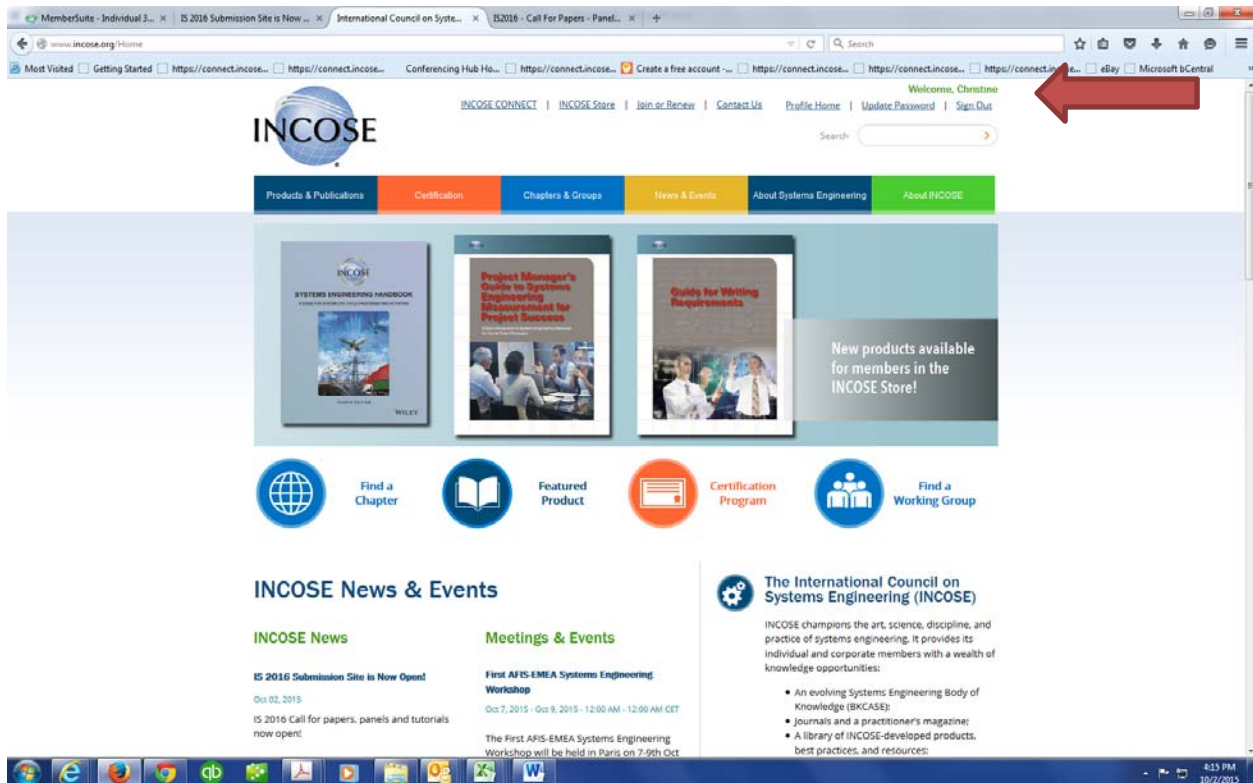

Accessing the INCOSE Membership Directory

1. Log in on the INCOSE Website

2. You will know you are logged in when you see: **Welcome, Christine (your name)**

3. Select Profile Home

The screenshot shows the INCOSE website home page. The top navigation bar includes links for INCOSE CONNECT, INCOSE Store, Join or Renew, Contact Us, Profile Home, Update Password, and Sign Out. A red arrow points to the 'Profile Home' link. Below the navigation bar is a search bar and a menu with categories: Products & Publications, Certification, Chapters & Groups, News & Events, About Systems Engineering, and About INCOSE. The main content area features three book covers: 'SYSTEMS ENGINEERING HANDBOOK', 'Project Manager's Guide to Systems Engineering Requirements for Project Success', and 'Guide for Writing Requirements'. A text box next to the books says 'New products available for members in the INCOSE Store!'. Below the books are four circular icons: 'Find a Chapter', 'Featured Product', 'Certification Program', and 'Find a Working Group'. The bottom section is titled 'INCOSE News & Events' and contains two columns of news items. On the right, there is a section for 'The International Council on Systems Engineering (INCOSE)' with a brief description and a list of resources.