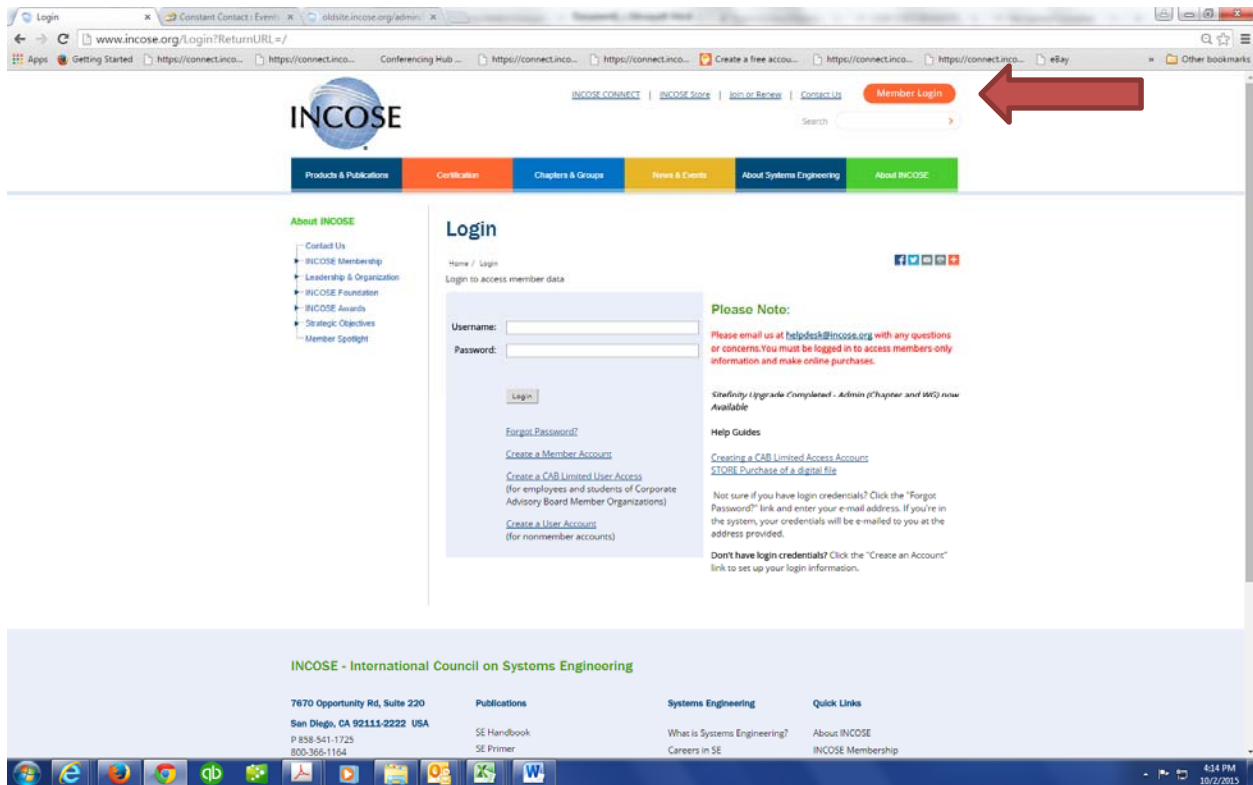

Accessing the INCOSE Membership Directory

1. Log in on the INCOSE Website

2. You will know you are logged in when you see: **Welcome, Christine (your name)**

3. Select Profile Home

The screenshot shows the INCOSE website home page. The top navigation bar includes links for INCOSE CONNECT, INCOSE Store, Join or Renew, Contact Us, Profile Home, Update Password, and Sign Out. A red arrow points to the 'Profile Home' link. Below the navigation bar is a search bar and a menu with categories: Products & Publications, Certification, Chapters & Groups, News & Events, About Systems Engineering, and About INCOSE. The main content area features three book covers: 'SYSTEMS ENGINEERING HANDBOOK', 'Project Manager's Guide to Systems Engineering Requirements for Project Success', and 'Guide for Writing Requirements'. A text box next to the books says 'New products available for members in the INCOSE Store!'. Below the books are four circular icons: 'Find a Chapter', 'Featured Product', 'Certification Program', and 'Find a Working Group'. The bottom section is titled 'INCOSE News & Events' and contains two columns of news items. On the right, there is a section for 'The International Council on Systems Engineering (INCOSE)' with a brief description and a list of resources.