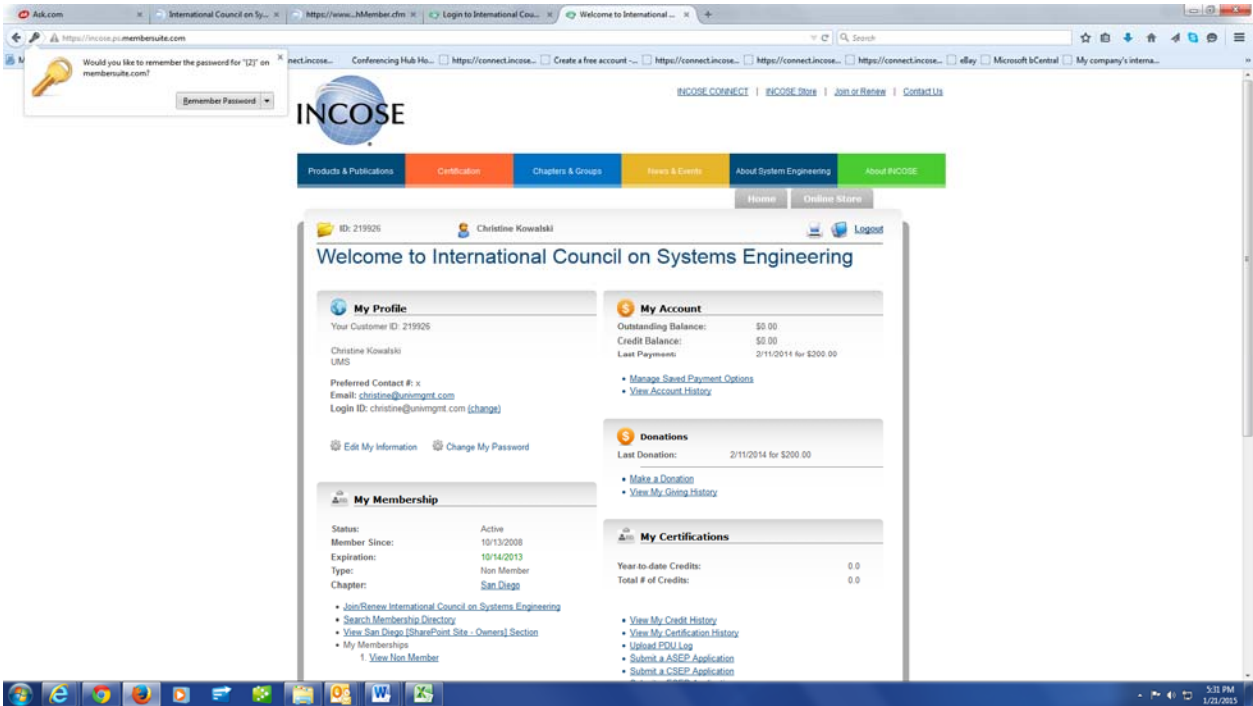

Link provided in Beta Site Password email. Select Forgot your password

<https://incose.ps.membersuite.com/profile/ResetPassword.aspx?u=##UserID##&t=##Token##&n=##NextURL##>

Enter email address

Confirmation screen that the email sent to rest password – close this browser.

Create your new password

You are now in your member profile. Logout so that you can now log into the beta.incose.org website as the links on this page are set for “go live” and will take you to the old www.incose.org