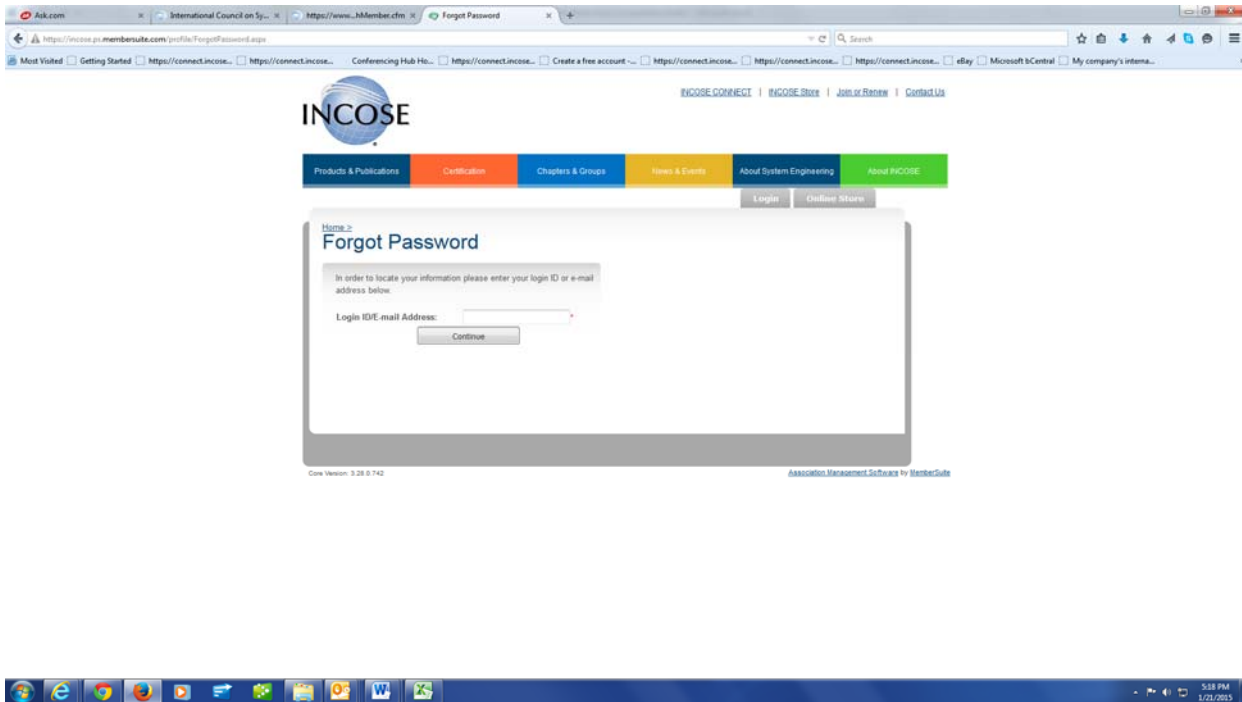

Link provided in Beta Site Password email. Select Forgot your password

<https://incose.ps.membersuite.com/profile/ResetPassword.aspx?u=##UserID##&t=##Token##&n=##NextURL##>

Enter email address

Confirmation screen that the email sent to rest password – close this browser.

Create your new password

You are now in your member profile. Logout so that you can now log into the beta.incose.org website as the links on this page are set for “go live” and will take you to the old www.incose.org