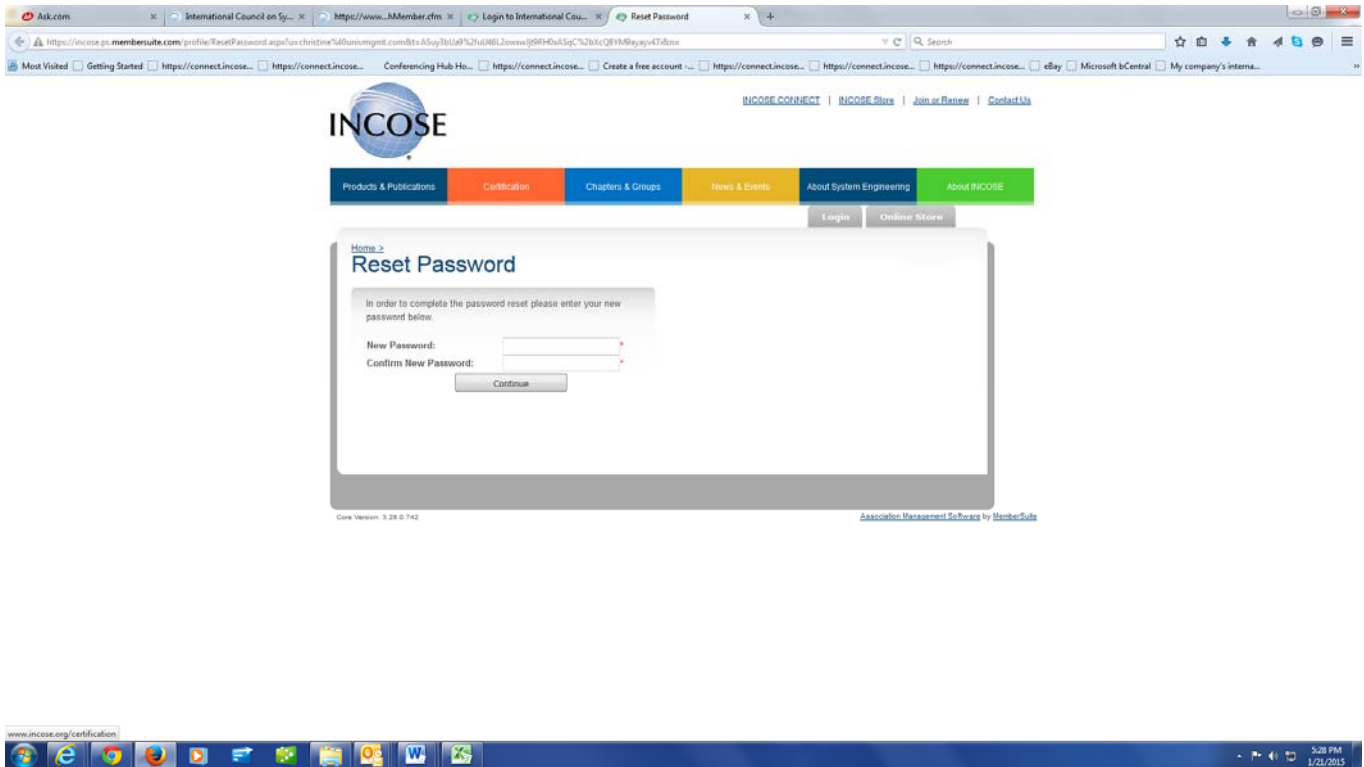

Link provided in Beta Site Password email. Select Forgot your password

<https://incose.ps.membersuite.com/profile/ResetPassword.aspx?u=##UserID##&t=##Token##&n=##NextURL##>

Enter email address

Confirmation screen that the email sent to rest password – close this browser.

Create your new password

You are now in your member profile. Logout so that you can now log into the beta.incose.org website as the links on this page are set for “go live” and will take you to the old www.incose.org