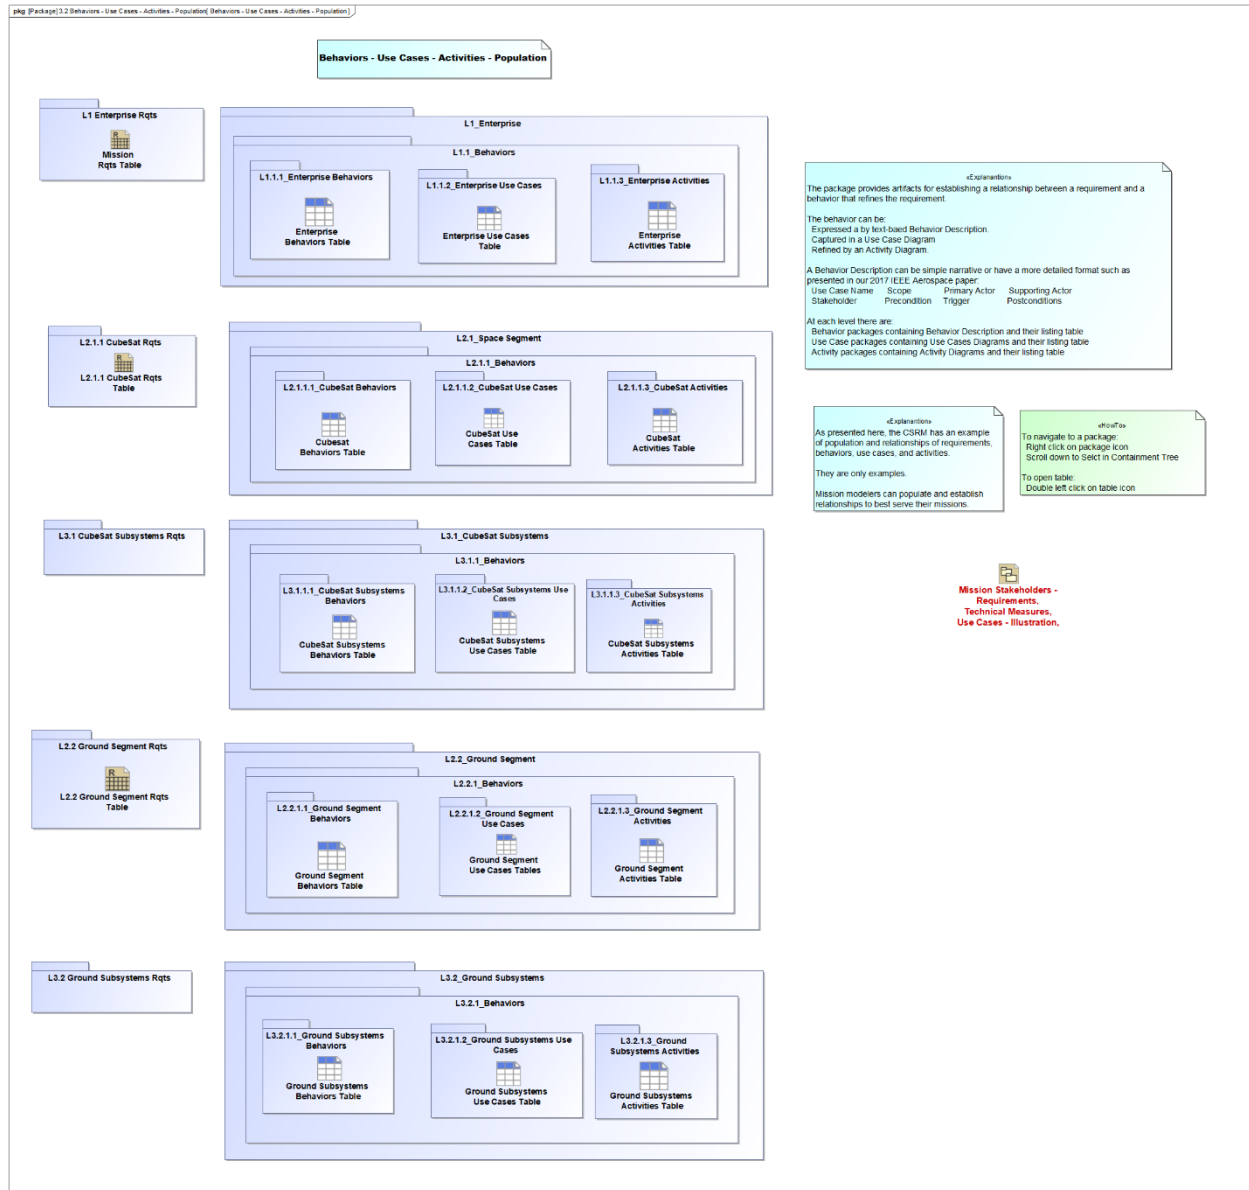

28 September 2023

3.2 - Behaviors - Use Cases - Activities - Population

Artifacts for establishing a relationship between a requirement and a behavior that refines the requirement.

The behavior can be:

Expressed as a text-based Behavior Description.

Captured in a Use Case Diagram

Refined by an Activity Diagram

The mission-specific team determines what relationships to use and populates the behavior artifacts

Behaviors - Use Cases - Activities - Population