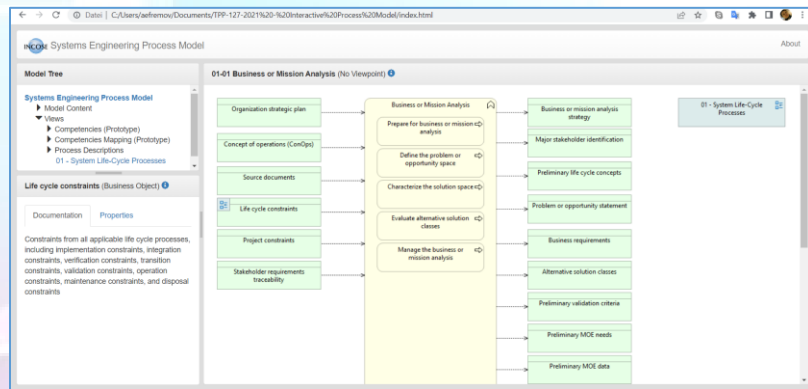

Digital Systems Engineering Process Model

> Great Demos

Interactive web version

Downloadable model for tailoring